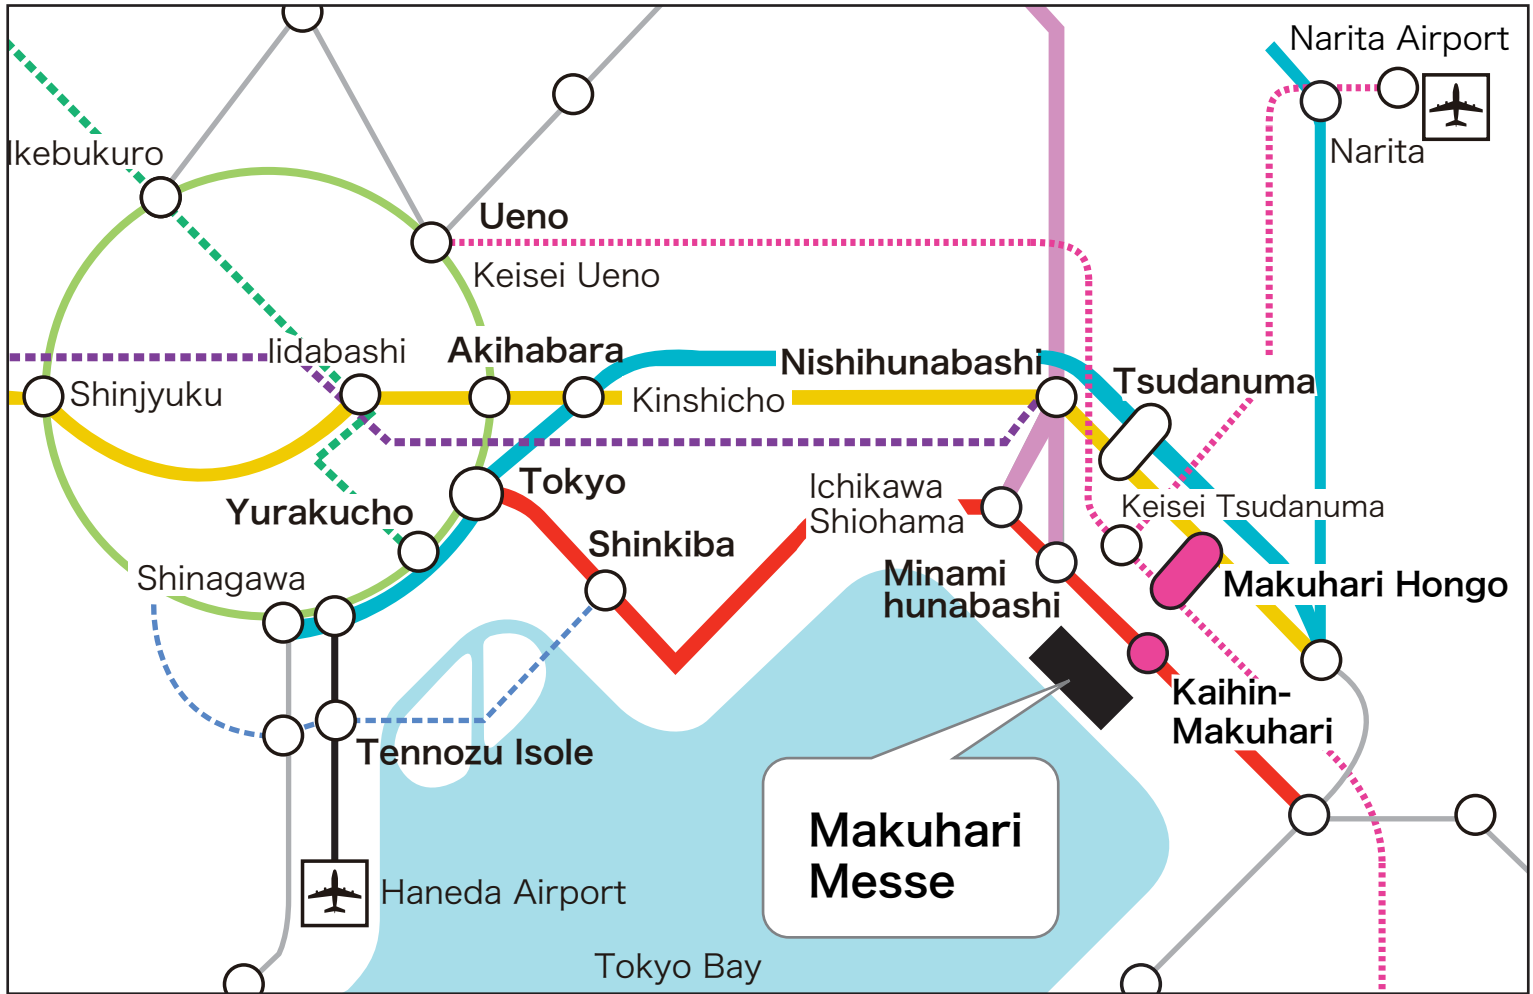

· Access to Makuhari Messe by Train

- JR Keiyo line
- JR Sobu Line
- JR Musashino Line
- JR Yamanote line
- JR Sobu Line express
- Monorail
- ⋯ Keisei Line
- ⋯ Rinkai Line
- ⋯ Tozai Line
- ⋯ Yurakucho Line

By Bus Bus stop: Kaihin Makuhari Station/Makuhari Messe Higashi/Makuhari Messe Chuou

*JR Kaihin Makuhari Station-Makuhari Messe 5 min. by walk