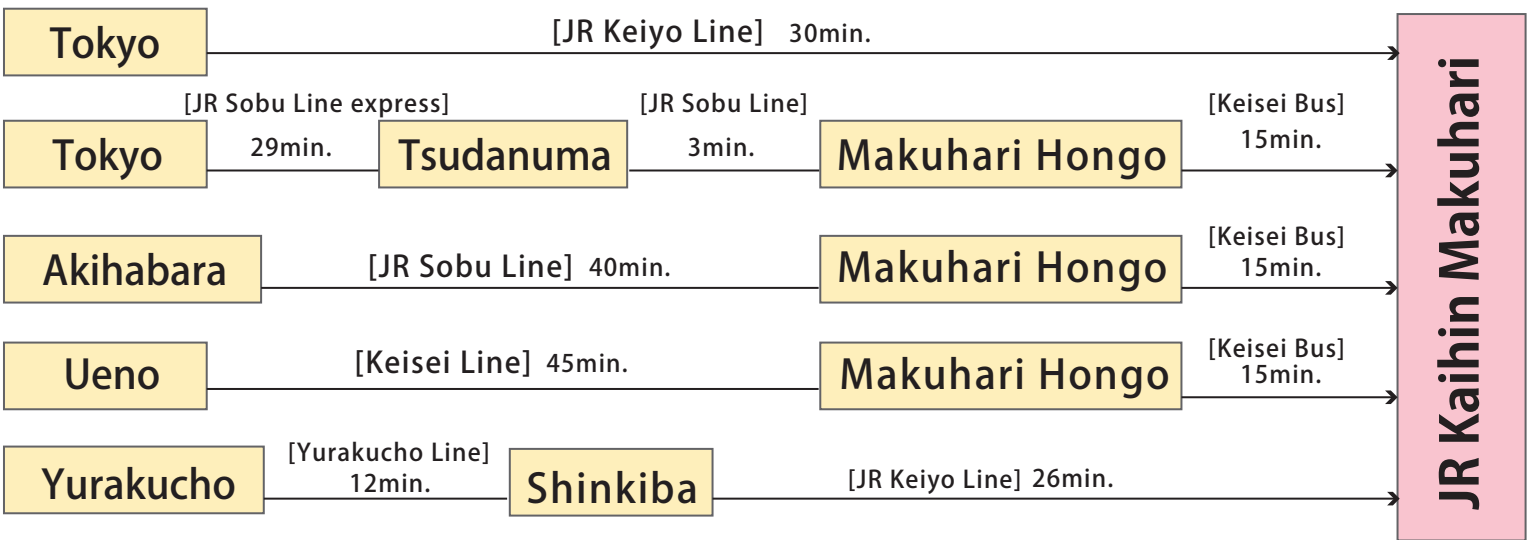

· Access to Makuhari Messe by Train

- JR Keiyo line
- JR Sobu Line
- JR Musashino Line
- JR Yamanote line
- JR Sobu Line express
- Monorail
- ⋯ Keisei Line
- ⋯ Rinkai Line
- ⋯ Tozai Line
- ⋯ Yurakucho Line

By Bus Bus stop: Kaihin Makuhari Station/Makuhari Messe Higashi/Makuhari Messe Chuou

*JR Kaihin Makuhari Station-Makuhari Messe 5 min. by walk